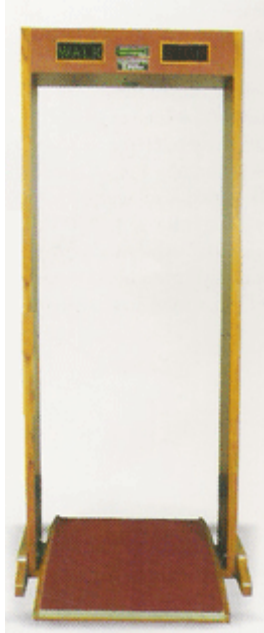

Safety Detectors:

Door /metal Detector

Mangal Safegate Walk-Through Metal Detector

- Quick installation no training required.
- Automatic zero adjustment.
- Ignores external metals.
- 9 levels of sensitivity and 2 level of alarm.
- 10 step bar graph indicator.
- 3 level LED indicator for low medium and high levels of alarm.
- Walk and Stop indicators to regulate traffic.
- Detects all metals, alloys and ferrites.
- SMPS power supply for use with Absorb energy of collision as the h 90V 270V.

Metal Scanner:

Trolley Mounted

Metal Scanner- Model 2020

Model 2001